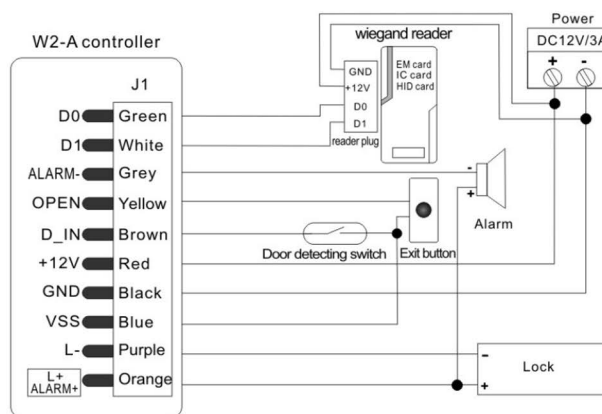

## Proximity Reader Standalone and Wiegand

- Standalone and Wiegand
- 26 bit Wiegand input & output
- Stylish slimline, low-profile design
- Up to 60mm read range
- IP68 Weather Resistant

### Wiring as a Controller

> Compatible with HID format prox cards/fobs